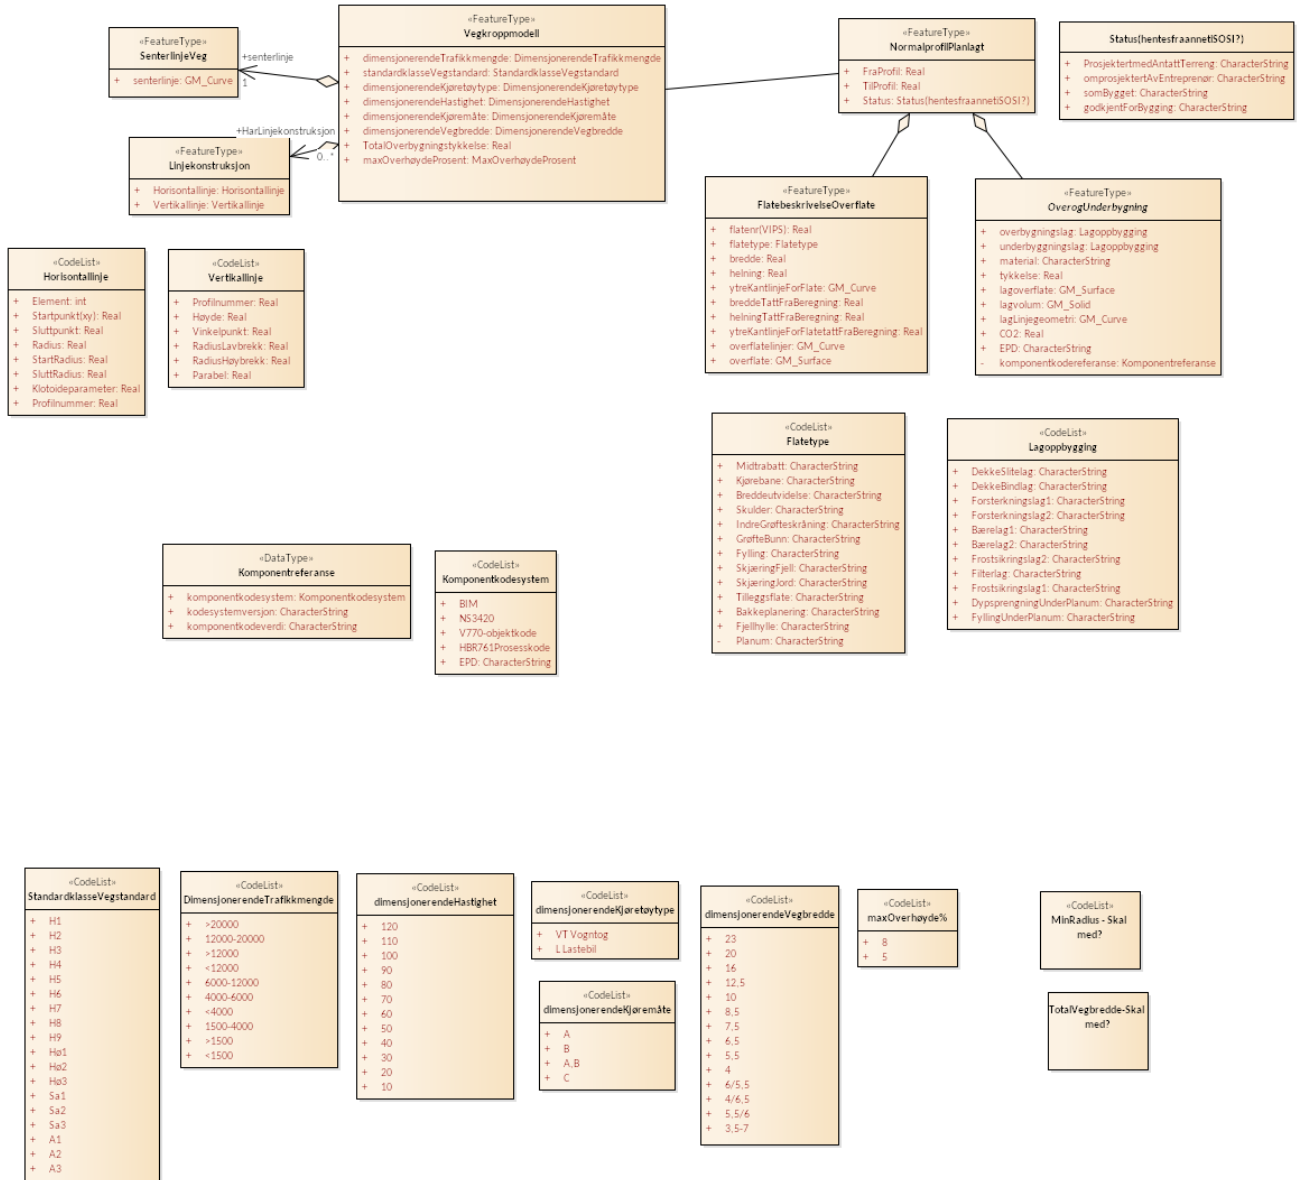

Vegkropp diagram

Class diagram in package 'Domain Objects'

Vegkropp
Version 1.0

crossover created on 02.03.2018. Last modified 12.03.2018

Figure 1: Vegkropp